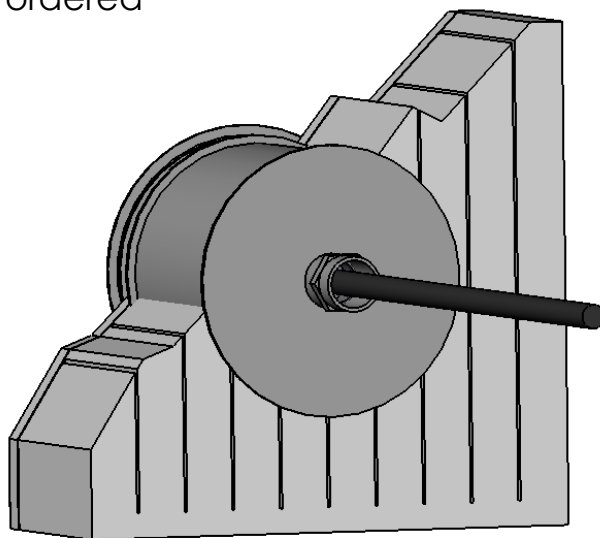

The carton box contains items 1-2-3-5 and screws. Items 7-8 are not included but are accessories to be ordered separately.

- 1 = Spot Luke
- 2 = CLK flange
- 3 = Rubber gaskets
- 4 = Liner
- 5 = Recessed housing
- 6 = Concrete wall
- 7 = Junction M20
- 8 = Spiral sheath

⑦

⑧

The carton box contains items 1-2-3 and screws. Items 5-6 are not included but are accessories to be ordered separately.

- 1 = Spot Luke
- 2 = CLK flange
- 3 = Recessed housing
- 4 = Concrete wall
- 5 = Junction M20
- 6 = Spiral sheath