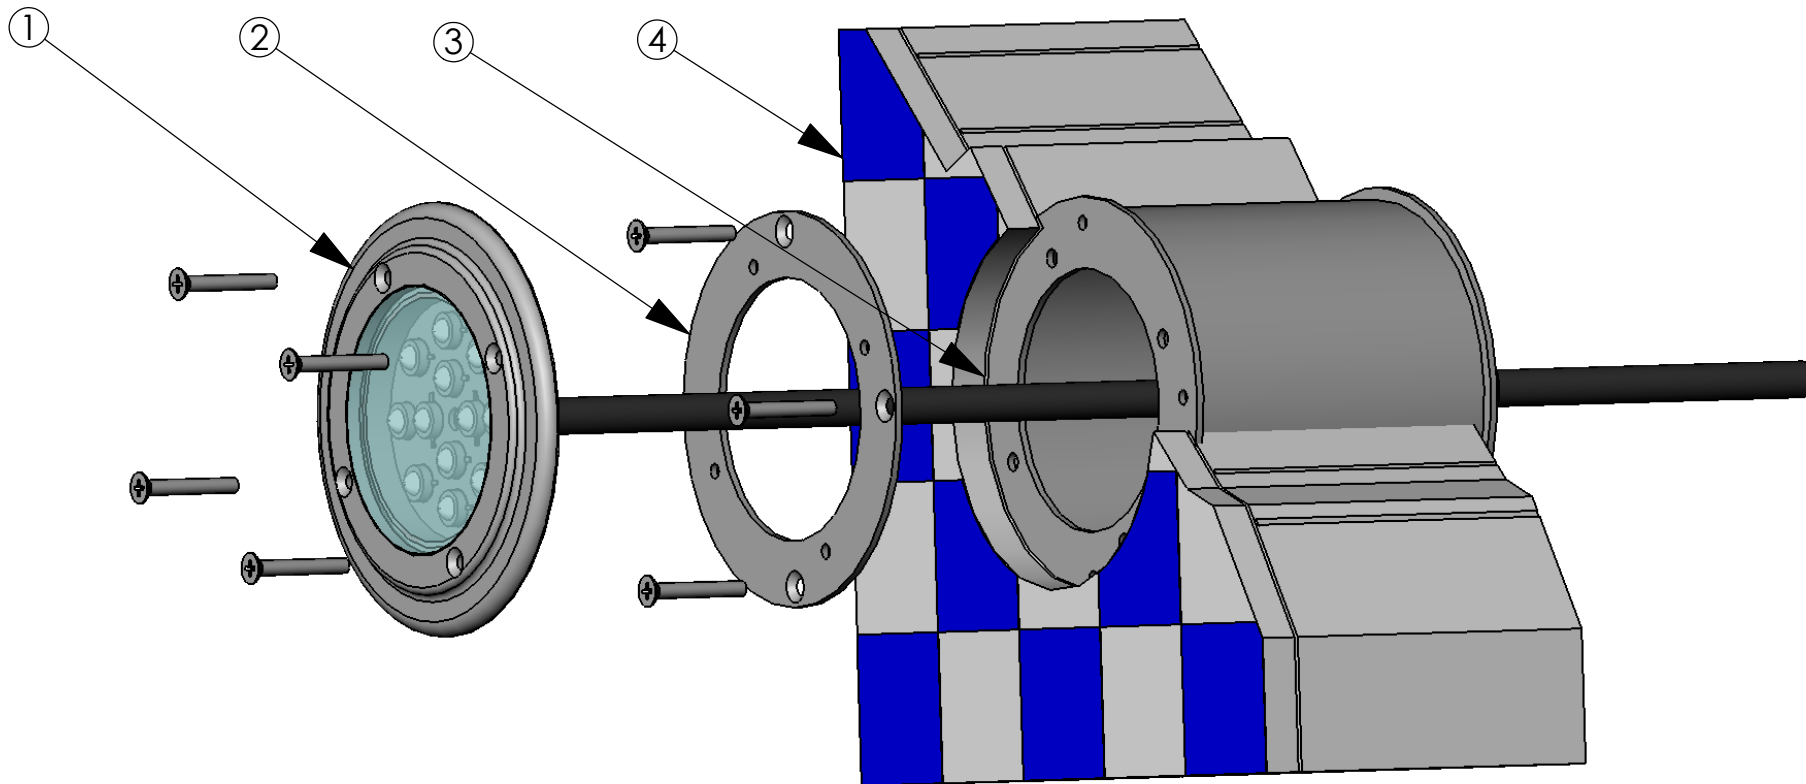

The carton box contains items 1-2-3-5 and screws. Items 7-8 are not included but are accessories to be ordered separately.

- 1 = Spot Luke
- 2 = CLK flange
- 3 = Rubber gaskets
- 4 = Liner
- 5 = Recessed housing
- 6 = Concrete wall
- 7 = Junction M20
- 8 = Spiral sheath

⑦

⑧

The carton box contains items 1-2-3 and screws. Items 5-6 are not included but are accessories to be ordered separately.

- 1 = Spot Luke
- 2 = CLK flange
- 3 = Recessed housing
- 4 = Concrete wall
- 5 = Junction M20
- 6 = Spiral sheath