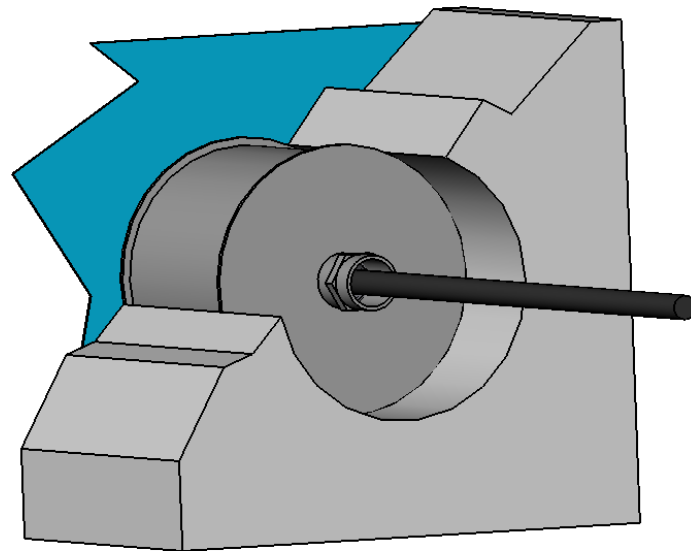

The carton box contains items 1-2-3-5 and screws. Items 7-8 are not included but are accessories to be ordered separately.

- 1 = Spot Luke
- 2 = CLK flange
- 3 = Rubber gaskets
- 4 = Liner
- 5 = Recessed housing
- 6 = Concrete wall
- 7 = Junction M20
- 8 = Spiral sheath

⑦

⑧

The carton box contains items 1-2-3 and screws. Items 5-6 are not included but are accessories to be ordered separately.

- 1 = Spot Luke
- 2 = CLK flange
- 3 = Recessed housing
- 4 = Concrete wall
- 5 = Junction M20
- 6 = Spiral sheath